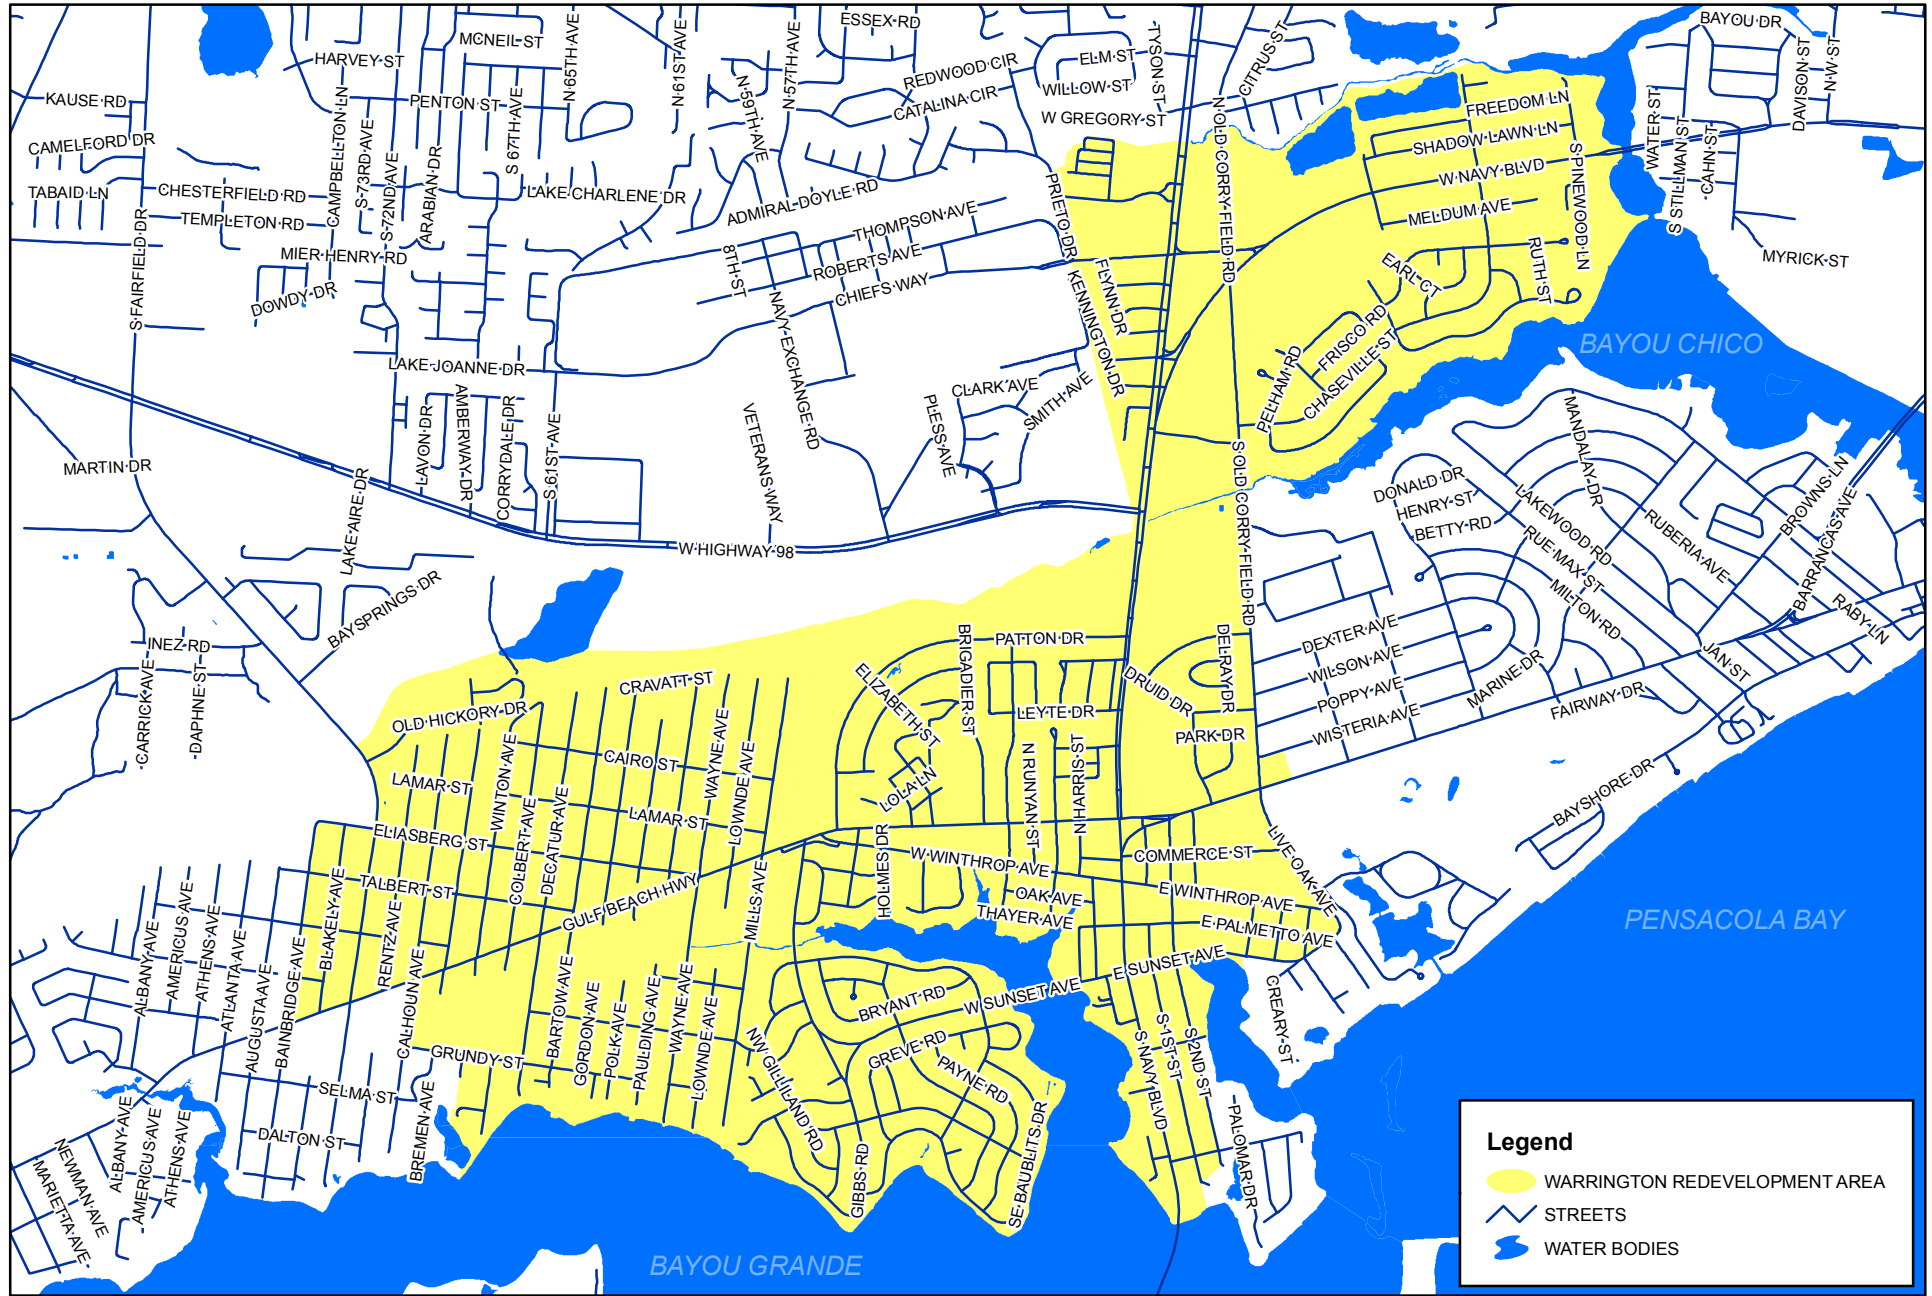

WARRINGTON REDEVELOPMENT AREA

Legend

- WARRINGTON REDEVELOPMENT AREA
- STREETS
- WATER BODIES