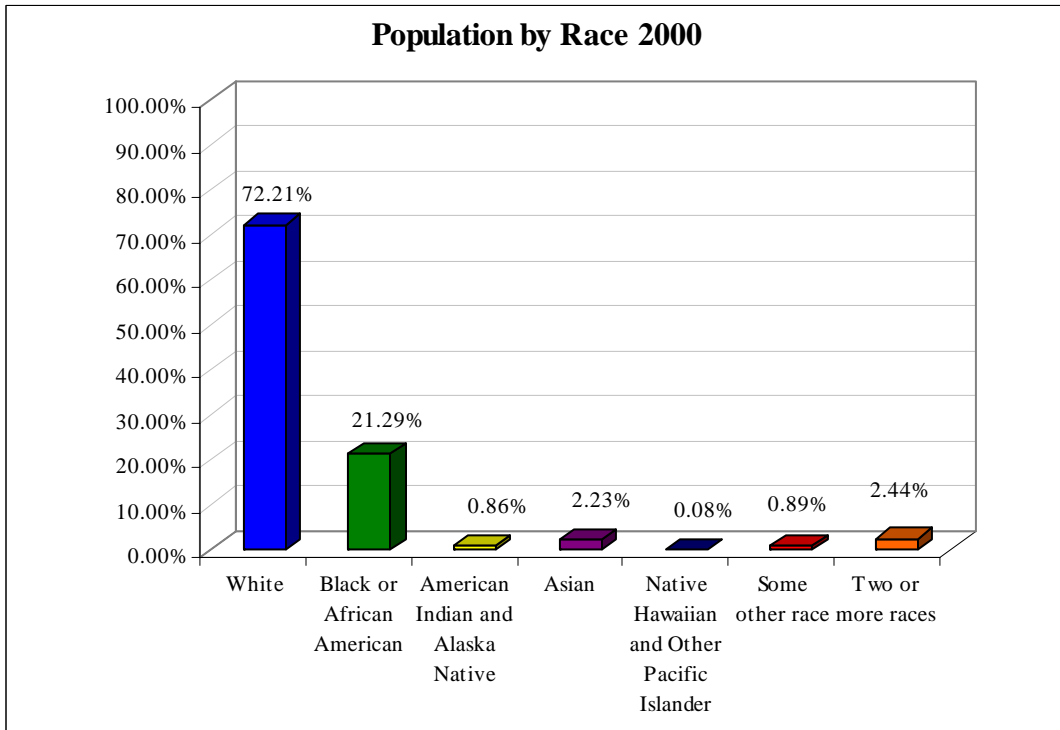

### Total Population by Race

Race	2000	2000 Percentage	2005	2005 Percentage	% Change 00-05
<i>Total population</i>	294,410	100.00%	274,663	100.00%	-6.71%
White	212,596	72.21%	194,149	70.69%	-8.68%
Black or African American	62,691	21.29%	61,843	22.52%	-1.35%
American Indian and Alaska Native	2,522	0.86%	1,014	0.37%	-59.79%
Asian	6,565	2.23%	7,507	2.73%	14.35%
Native Hawaiian and Other Pacific Islander	235	0.08%	251	0.09%	6.81%
Some other race	2,630	0.89%	969	0.35%	-63.16%
Two or more races		2.44%	8,930	3.25%	NA

Source: US Census Bureau 2000; American Community Survey 2005

Source: US Census Bureau 2000

### Population by Race 2005

Source: US Census Bureau, American Community Survey 2005