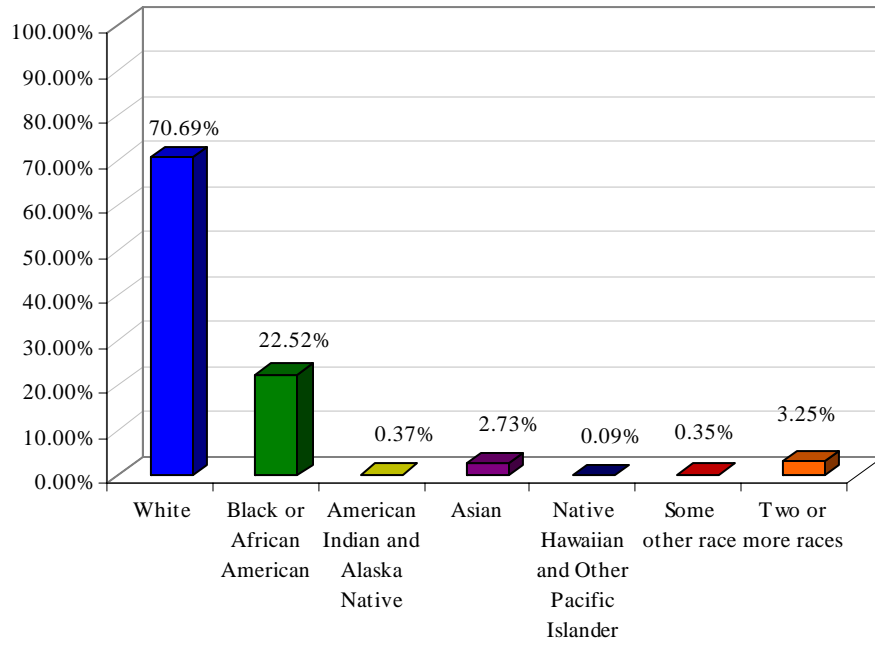

### Total Population by Race

Race	2000	2000 Percentage	2005	2005 Percentage	% Change 00-05
<i>Total population</i>	294,410	100.00%	274,663	100.00%	-6.71%
White	212,596	72.21%	194,149	70.69%	-8.68%
Black or African American	62,691	21.29%	61,843	22.52%	-1.35%
American Indian and Alaska Native	2,522	0.86%	1,014	0.37%	-59.79%
Asian	6,565	2.23%	7,507	2.73%	14.35%
Native Hawaiian and Other Pacific Islander	235	0.08%	251	0.09%	6.81%
Some other race	2,630	0.89%	969	0.35%	-63.16%
Two or more races		2.44%	8,930	3.25%	NA

Source: US Census Bureau 2000; American Community Survey 2005

Source: US Census Bureau 2000

### Population by Race 2005

Source: US Census Bureau, American Community Survey 2005